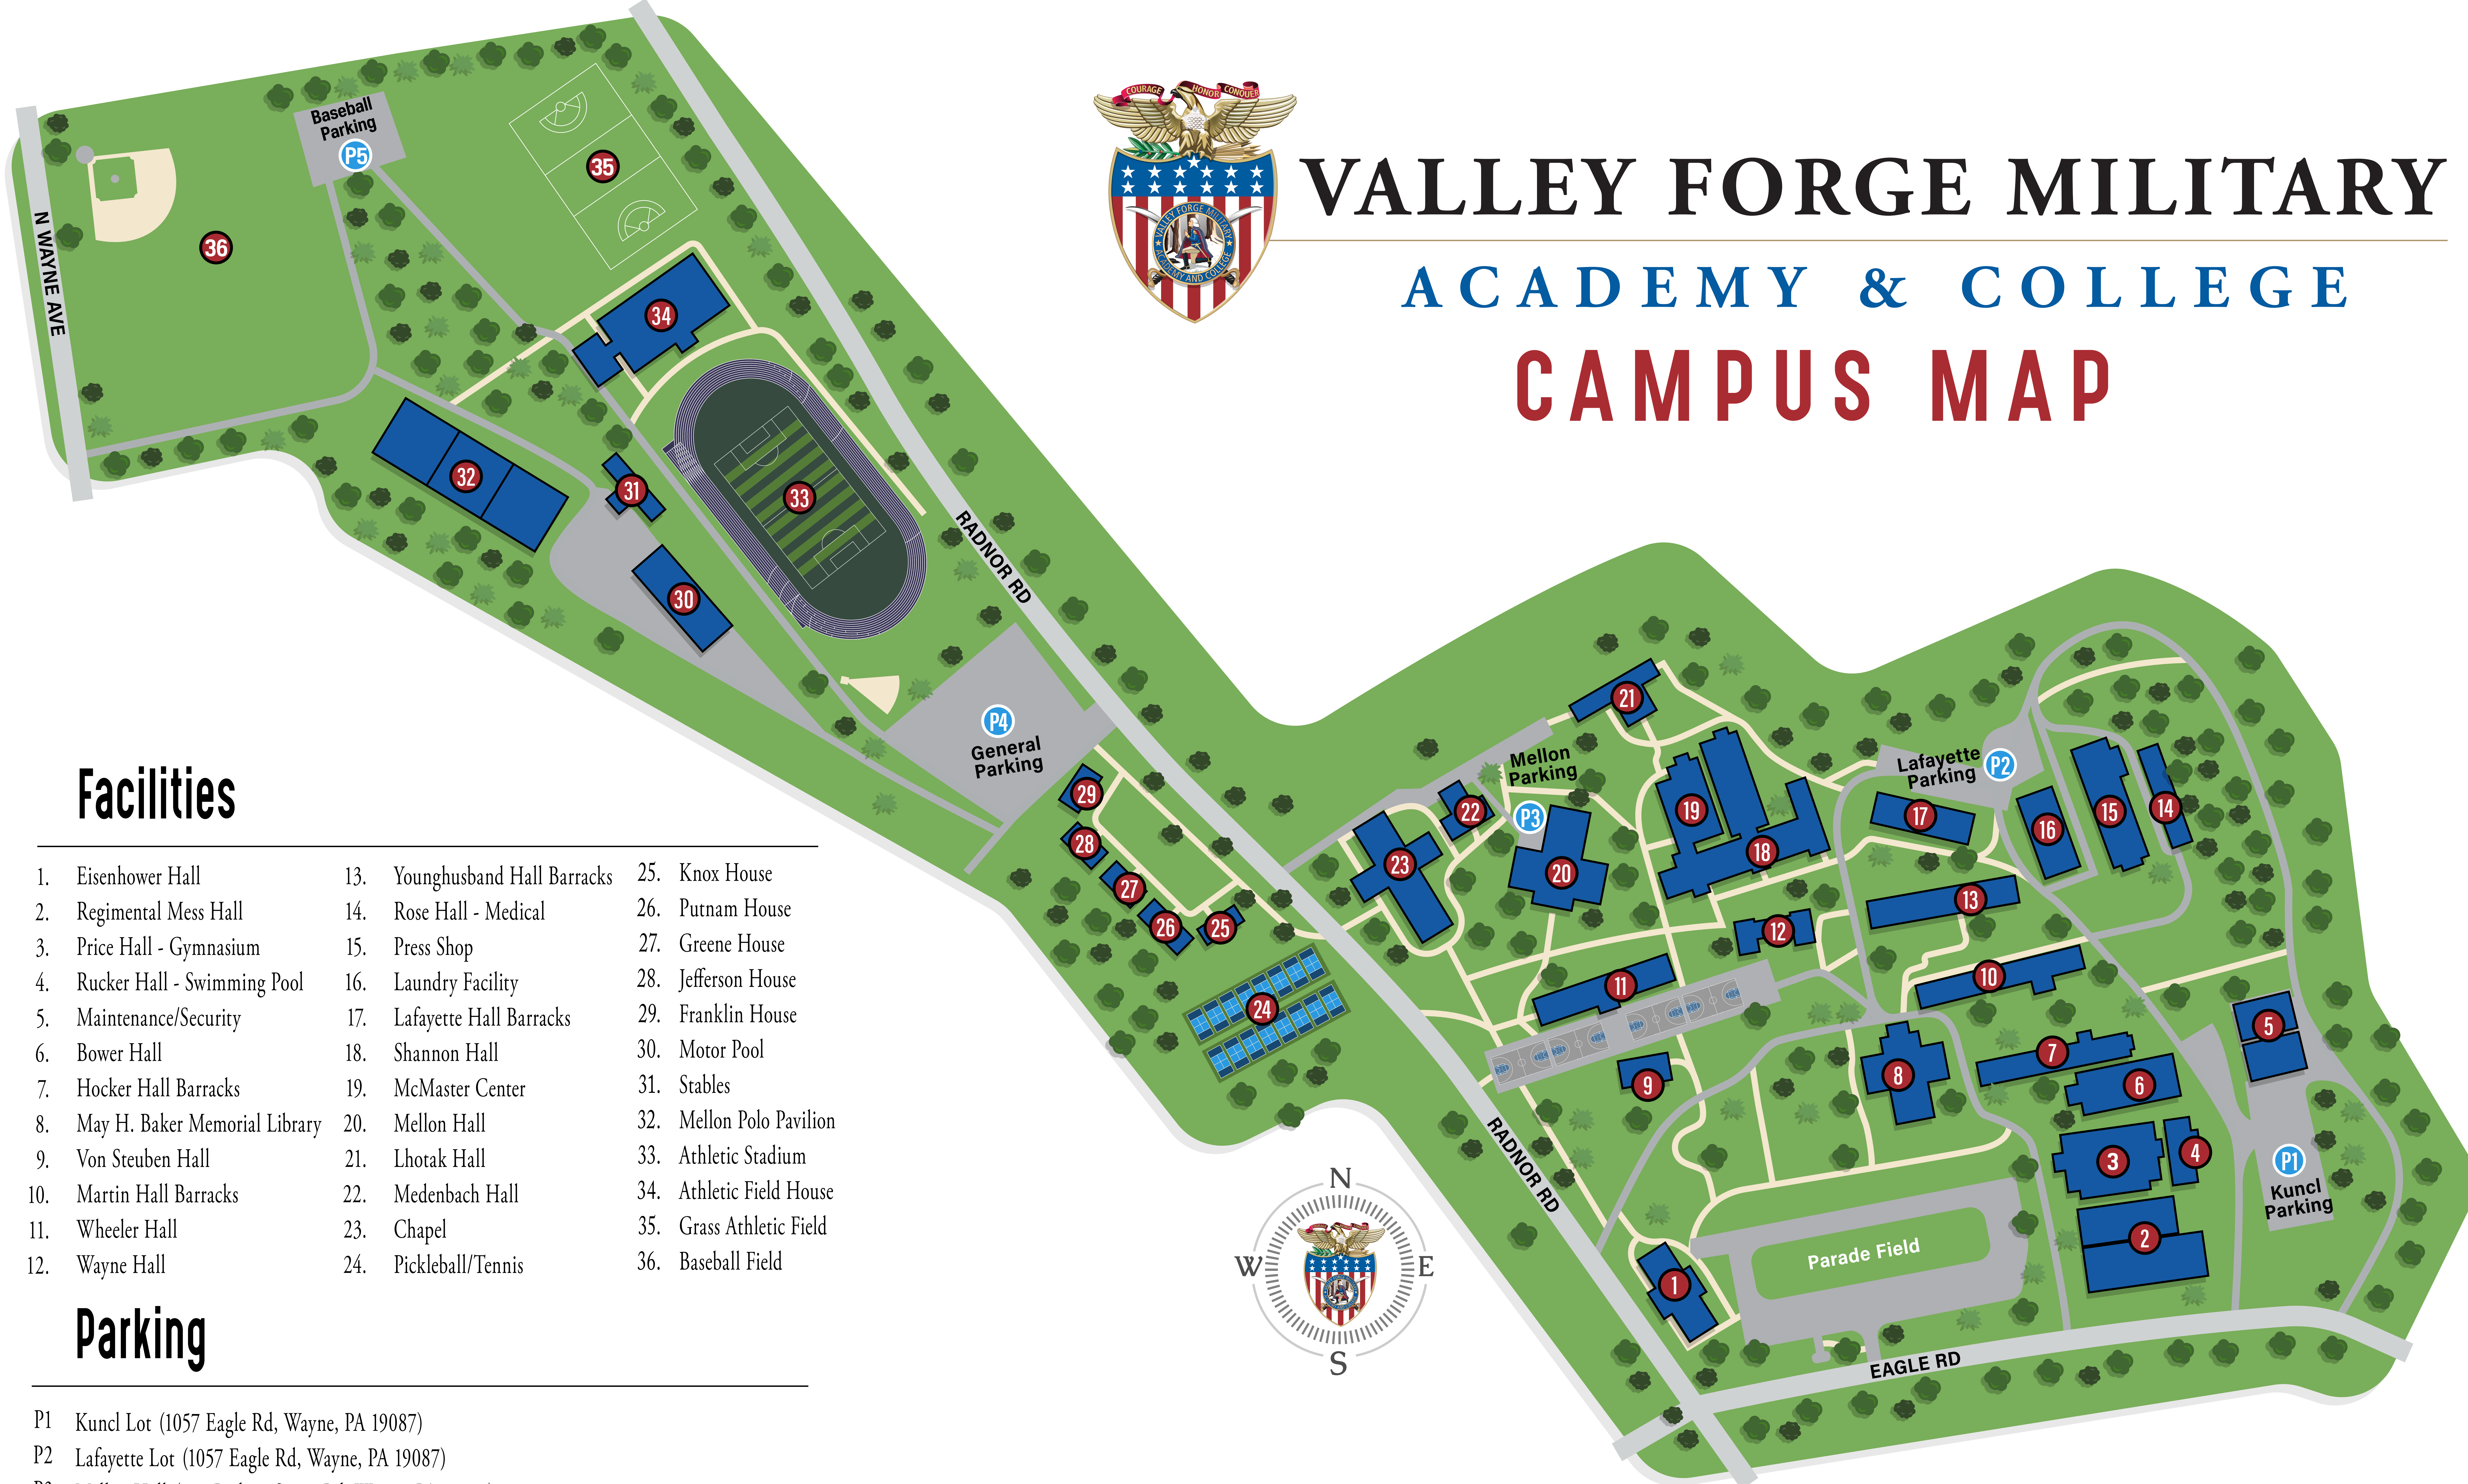

VALLEY FORGE MILITARY

ACADEMY & COLLEGE

CAMPUS MAP

Facilities

- | | | |
|----------------------------------|--------------------------------|--------------------------|
| 1. Eisenhower Hall | 13. Younghusband Hall Barracks | 25. Knox House |
| 2. Regimental Mess Hall | 14. Rose Hall - Medical | 26. Putnam House |
| 3. Price Hall - Gymnasium | 15. Press Shop | 27. Greene House |
| 4. Rucker Hall - Swimming Pool | 16. Laundry Facility | 28. Jefferson House |
| 5. Maintenance/Security | 17. Lafayette Hall Barracks | 29. Franklin House |
| 6. Bower Hall | 18. Shannon Hall | 30. Motor Pool |
| 7. Hocker Hall Barracks | 19. McMaster Center | 31. Stables |
| 8. May H. Baker Memorial Library | 20. Mellon Hall | 32. Mellon Polo Pavilion |
| 9. Von Steuben Hall | 21. Lhotak Hall | 33. Athletic Stadium |
| 10. Martin Hall Barracks | 22. Medenbach Hall | 34. Athletic Field House |
| 11. Wheeler Hall | 23. Chapel | 35. Grass Athletic Field |
| 12. Wayne Hall | 24. Pickleball/Tennis | 36. Baseball Field |

Parking

- P1 Kuncel Lot (1057 Eagle Rd, Wayne, PA 19087)
- P2 Lafayette Lot (1057 Eagle Rd, Wayne, PA 19087)
- P3 Mellon Hall (801 Radnor Street Rd, Wayne, PA 19087)
- P4 General Lot (800 Radnor Street Rd, Wayne, PA 19087)
- P5 Baseball Lot (799 N Wayne Ave, Wayne, PA 19087)